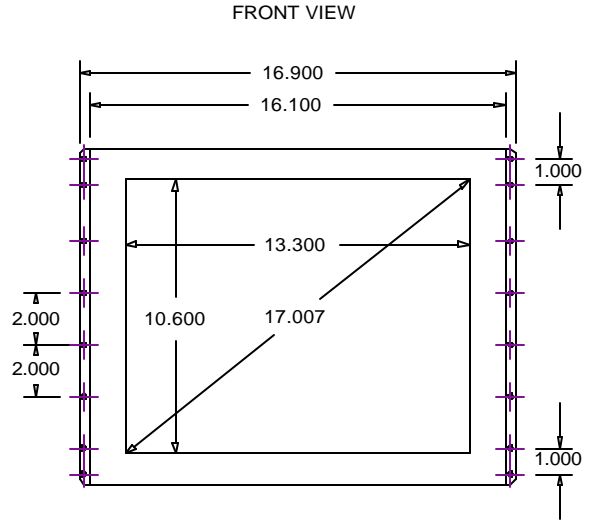

RoHS

ezscreen®

"The Natural Interface Is Touch"

Wavelength™

EZ-170-WAVE