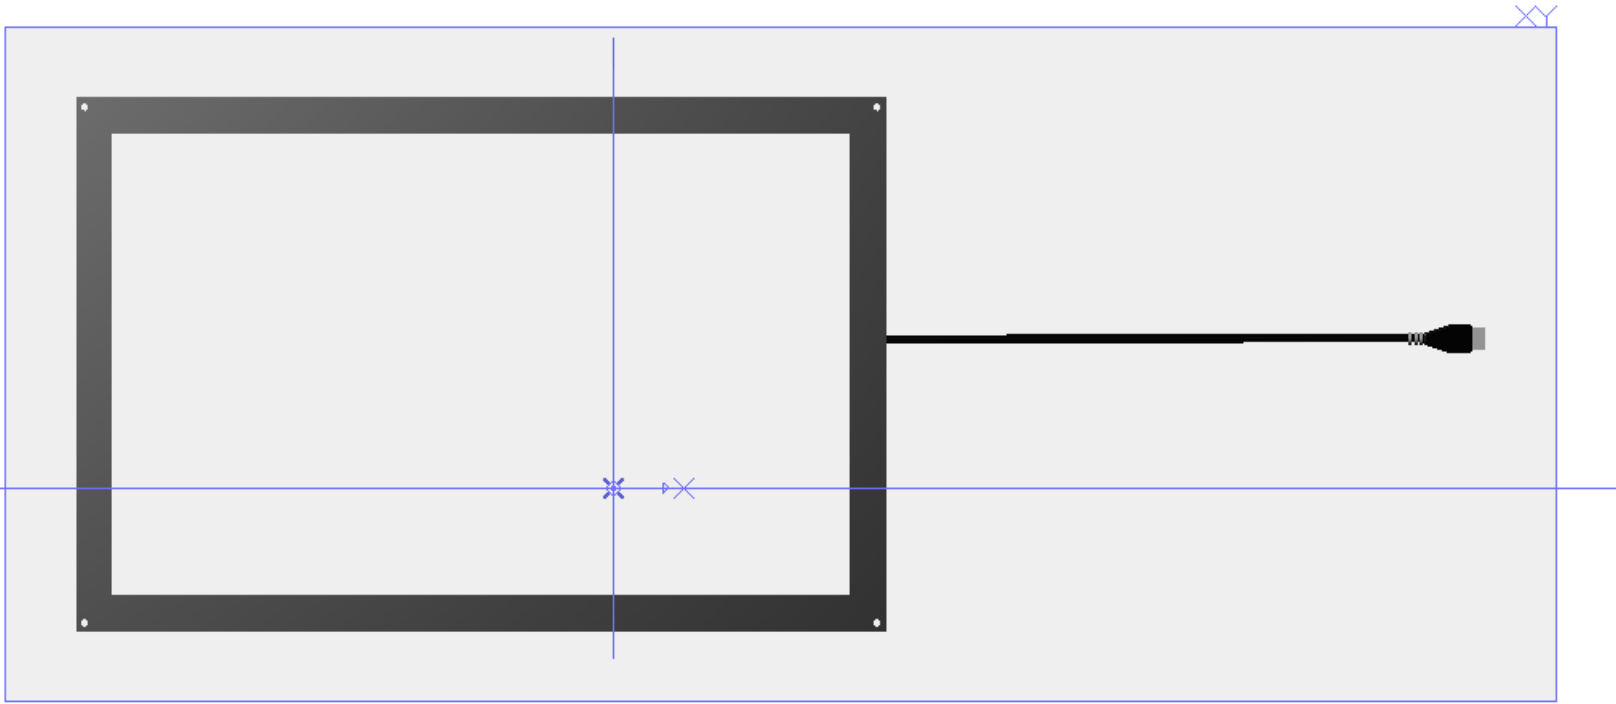

EZSCREEN: Compact Infrared Touch Panel Design

Note: 16:10 aspect ratio, for illustration purposes only