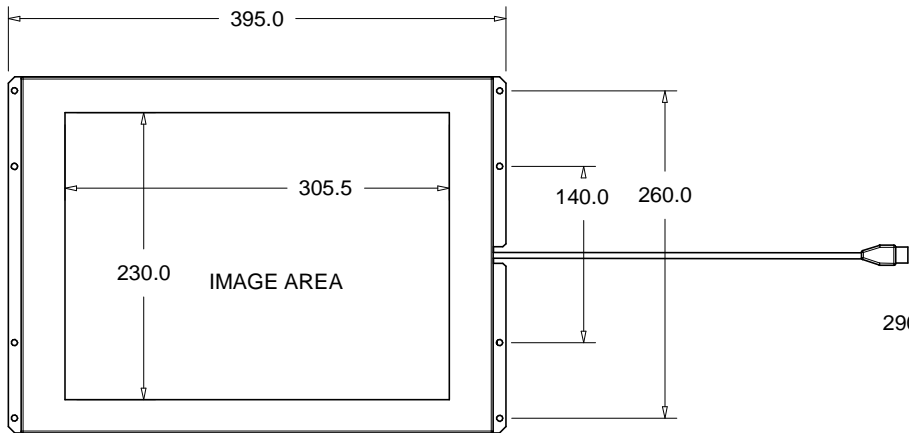

SIDE VIEW

FRONT VIEW

REAR VIEW

BOTTOM VIEW

ezscreen
 "The Natural Interface Is Touch"

PART NO.: EZLP-150-WAVE-USB

DIMS: MM