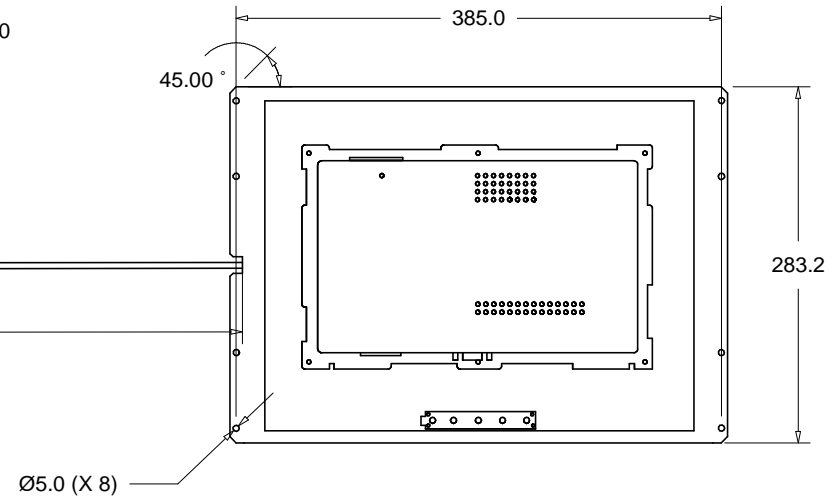

SIDE VIEW

FRONT VIEW

REAR VIEW

BOTTOM VIEW

ezscreen
 "The Natural Interface Is Touch"

PART NO.: EZLP-150-WAVE-USB

DIMS: MM