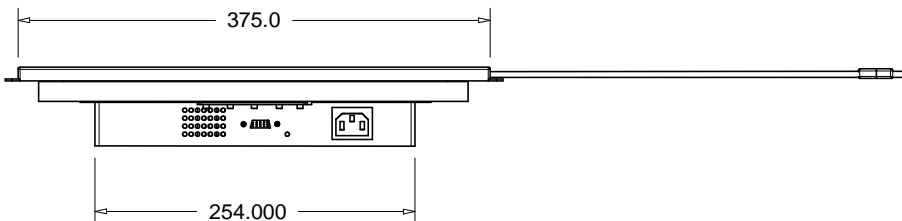

SIDE VIEW

FRONT VIEW

REAR VIEW

BOTTOM VIEW

ezscreen
 "The Natural Interface Is Touch"

PART NO.: EZLP-150-WAVE-USB

DIMS: MM