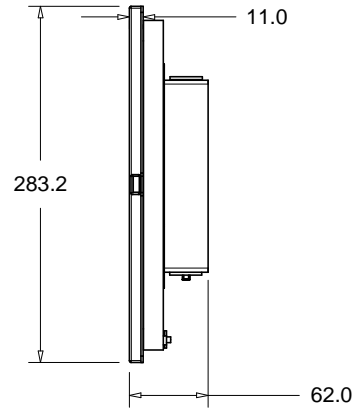

SIDE VIEW

FRONT VIEW

REAR VIEW

BOTTOM VIEW

ezscreen
 "The Natural Interface Is Touch"

PART NO.: EZLP-150-WAVE-USB

DIMS: MM