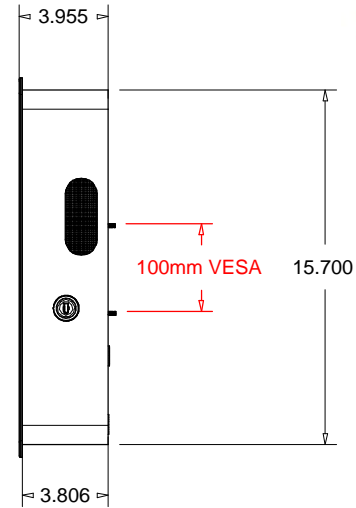

TOP LEFT VIEW

FRONT VIEW

RIGHT SIDE VIEW

REAR VIEW

ezscreen®

"The Natural Interface Is Touch"

MODEL: RX190-AERO EDITION

RoHS