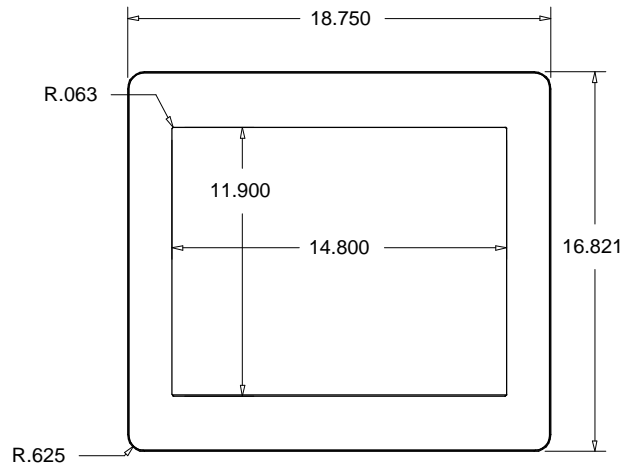

TOP LEFT VIEW

FRONT VIEW

RIGHT SIDE VIEW

REAR VIEW

ezscreen®

"The Natural Interface Is Touch"

MODEL: RX190-AERO EDITION

RoHS